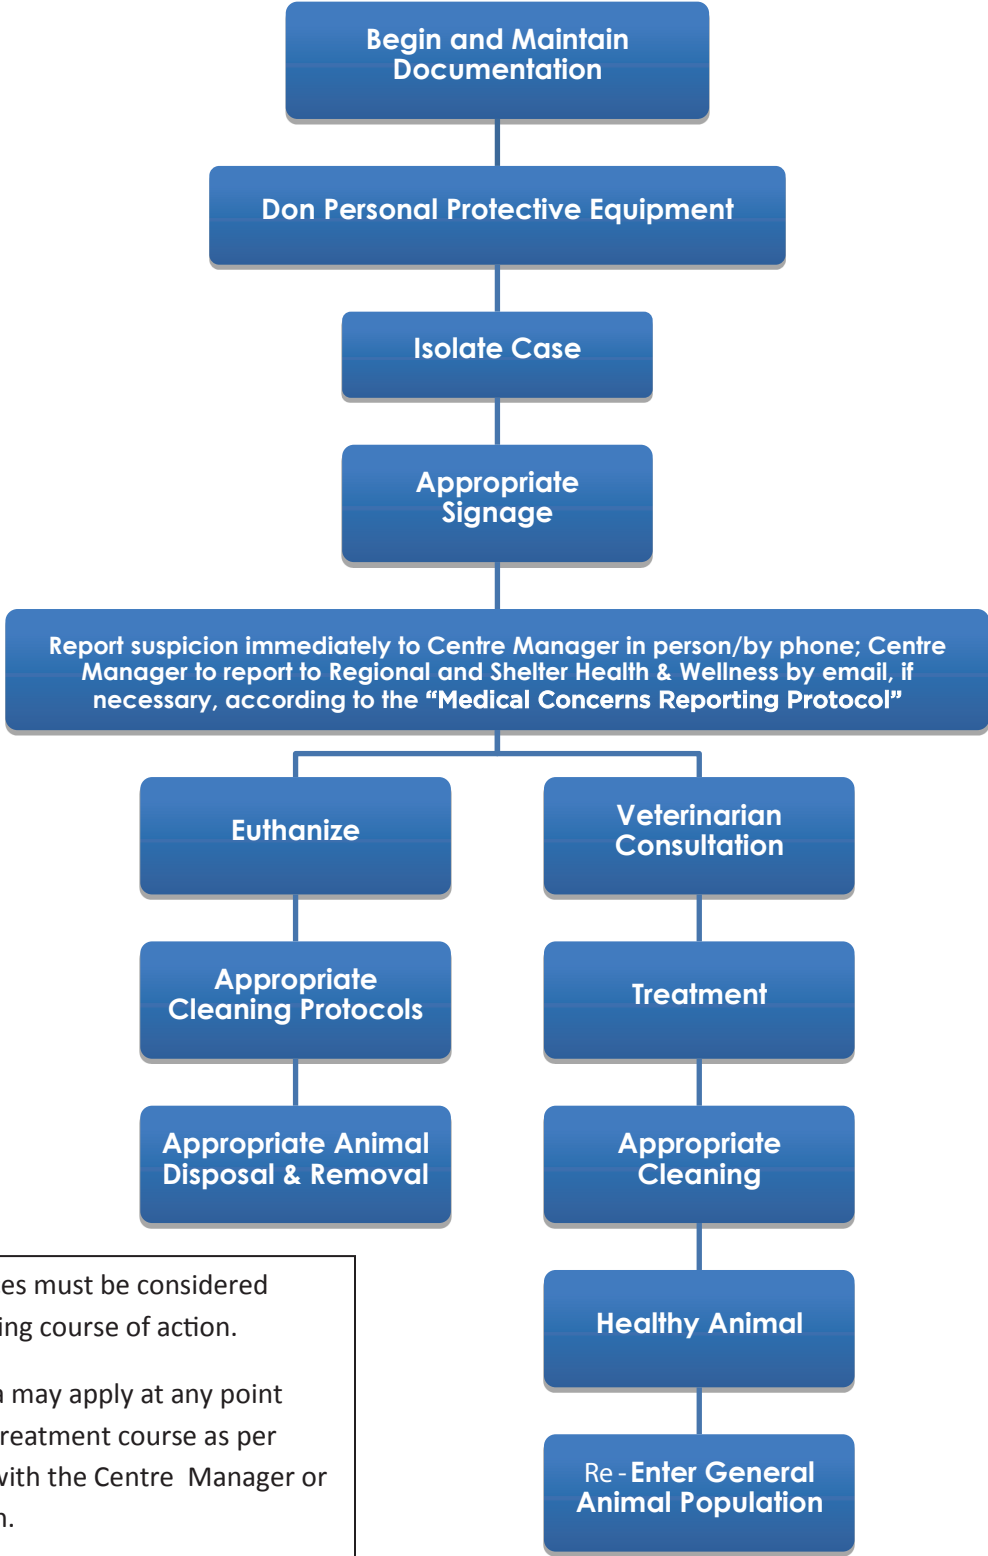

Management of Symptomatic Animals

* All resources must be considered when deciding course of action.

* Euthanasia may apply at any point during the treatment course as per discussion with the Centre Manager or Veterinarian.